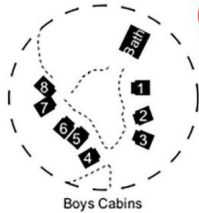

Camp Swamp
ENTRY/EXIT
GATE

DRIVE FROM ENTRANCE
GATE TO PARKING LOT

WALK TO DINING HALL
TO CHECK IN

DRIVE FROM PARKING
LOT TO GIRL CABINS
(DROP MOM'S STUFF OFF)

DRIVE FROM GIRLS CABINS
TO BOYS CABINS AND
BACK TO PARKING LOT

WALK TO DINING HALL
FROM GIRLS CABINS

Camp Swamp
1400 Maxey's Rd. Union Point, GA 30669
www.campswamp.com

- 1- CAMP SWAMP SIGN
- 2- PARKING LOT
- 3- GIRL CABINS
- 4- DINING HALL
- 5- BOYS CABINS