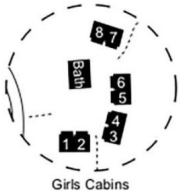

Camp Swamp
ENTRY/EXIT
GATE

DRIVE FROM ENTRANCE
GATE TO PARKING LOT

WALK TO DINING HALL
TO CHECK IN

DRIVE FROM PARKING
LOT TO GIRL CABINS
(DROP MOM'S STUFF OFF)

DRIVE FROM GIRLS CABINS
TO BOYS CABINS AND
BACK TO PARKING LOT

WALK TO DINING HALL
FROM GIRLS CABINS

Camp Swamp
1400 Maxey's Rd. Union Point, GA 30669
www.campswamp.com

- 1- CAMP SWAMP SIGN
- 2- PARKING LOT
- 3- GIRL CABINS
- 4- DINING HALL
- 5- BOYS CABINS